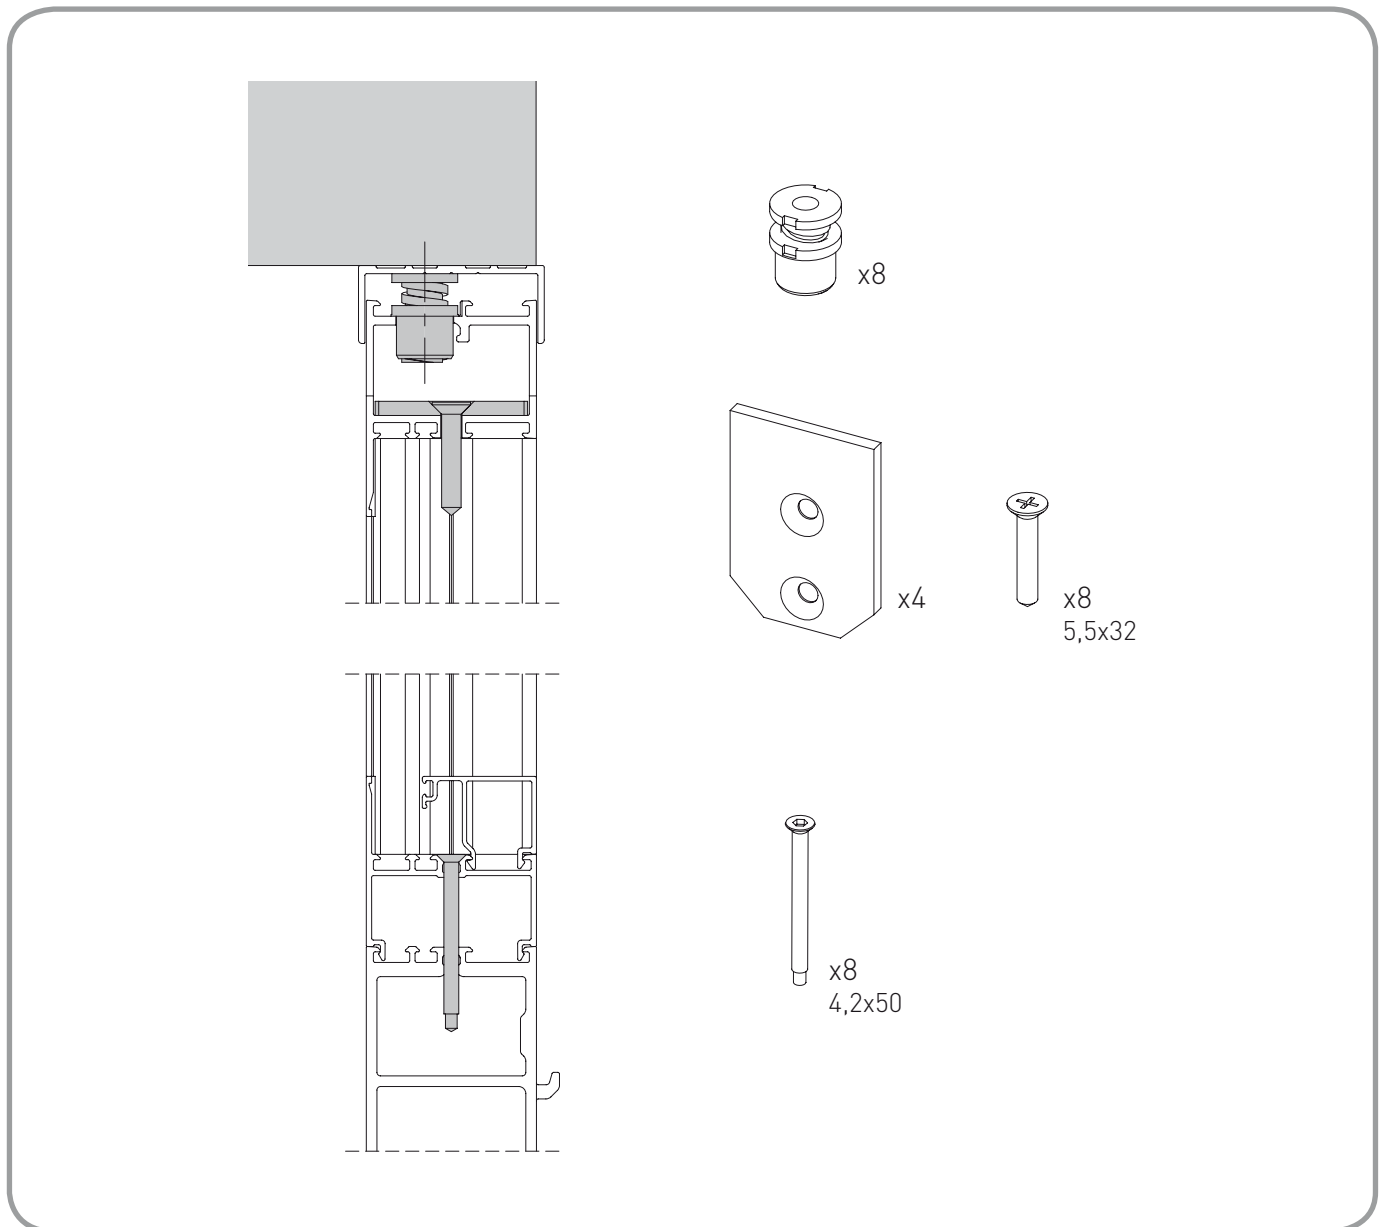

KS48

ALU48 overlight kit

Kit sopraluce ALU48

IP2196 • rev. 2014-07-17

Entrematic Group AB
Lodjursgatan 10
SE-261 44, Landskrona
Sweden
www.entrematic.com